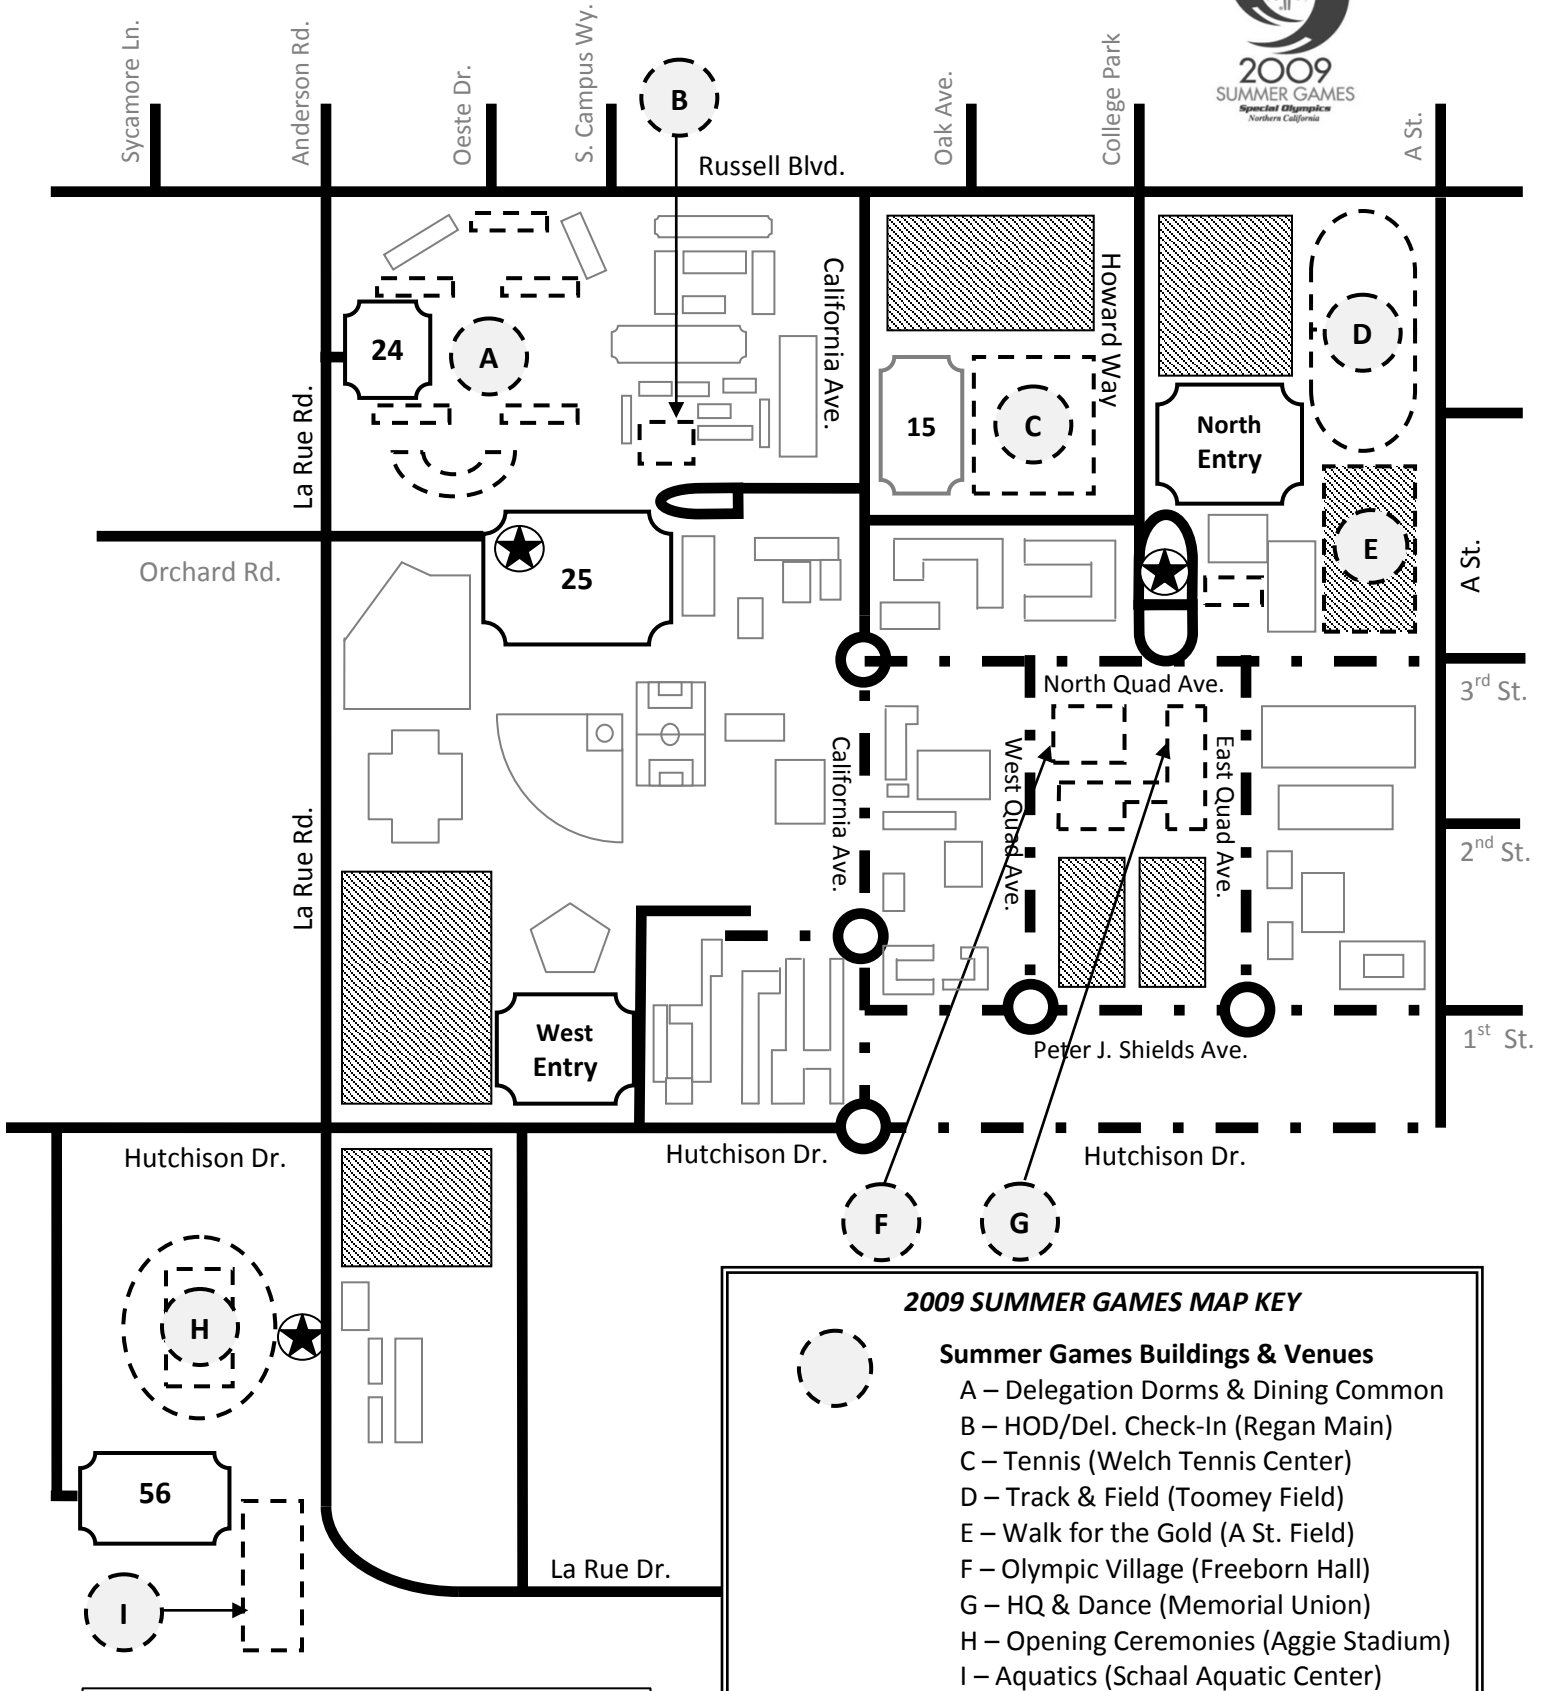

2009 SONC SUMMER GAMES MAP

2009 SUMMER GAMES MAP KEY

Summer Games Buildings & Venues

- A – Delegation Dorms & Dining Common
- B – HOD/Del. Check-In (Regan Main)
- C – Tennis (Welch Tennis Center)
- D – Track & Field (Toomey Field)
- E – Walk for the Gold (A St. Field)
- F – Olympic Village (Freeborn Hall)
- G – HQ & Dance (Memorial Union)
- H – Opening Ceremonies (Aggie Stadium)
- I – Aquatics (Schaal Aquatic Center)

Parking Lots

Shuttle Bus Stops

No Vehicle Access

Fields

Note: Parking Lots are designated for specific venues. Please see the Sports Information Guide for details.